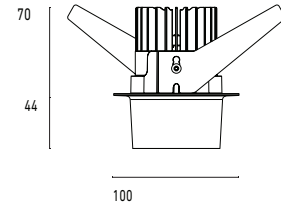

101 10 000314.021

Model

Name	Mono 100 Type 3 Recessed Downlighter
Finish	Structured Black
Area	Indoor

System

Power (Luminaire)	16W
Power (System)	19W
Voltage	240V-AC
Optics	Rotationally Symmetrical Direct 60°
Colour Temperature	3000°K
Luminous Flux	1436lm
TM30	Rf95 Rg103
CRI	Ra98
Lumen Maintenance	L90 B10 50000hrs
Chromacity	<3 McAdam Step Ellipse
Articulation	Fixed
Cut-Out	
Ingress Protection	IP44
Control Device	Remote Fixed Output (Included)
Class	III